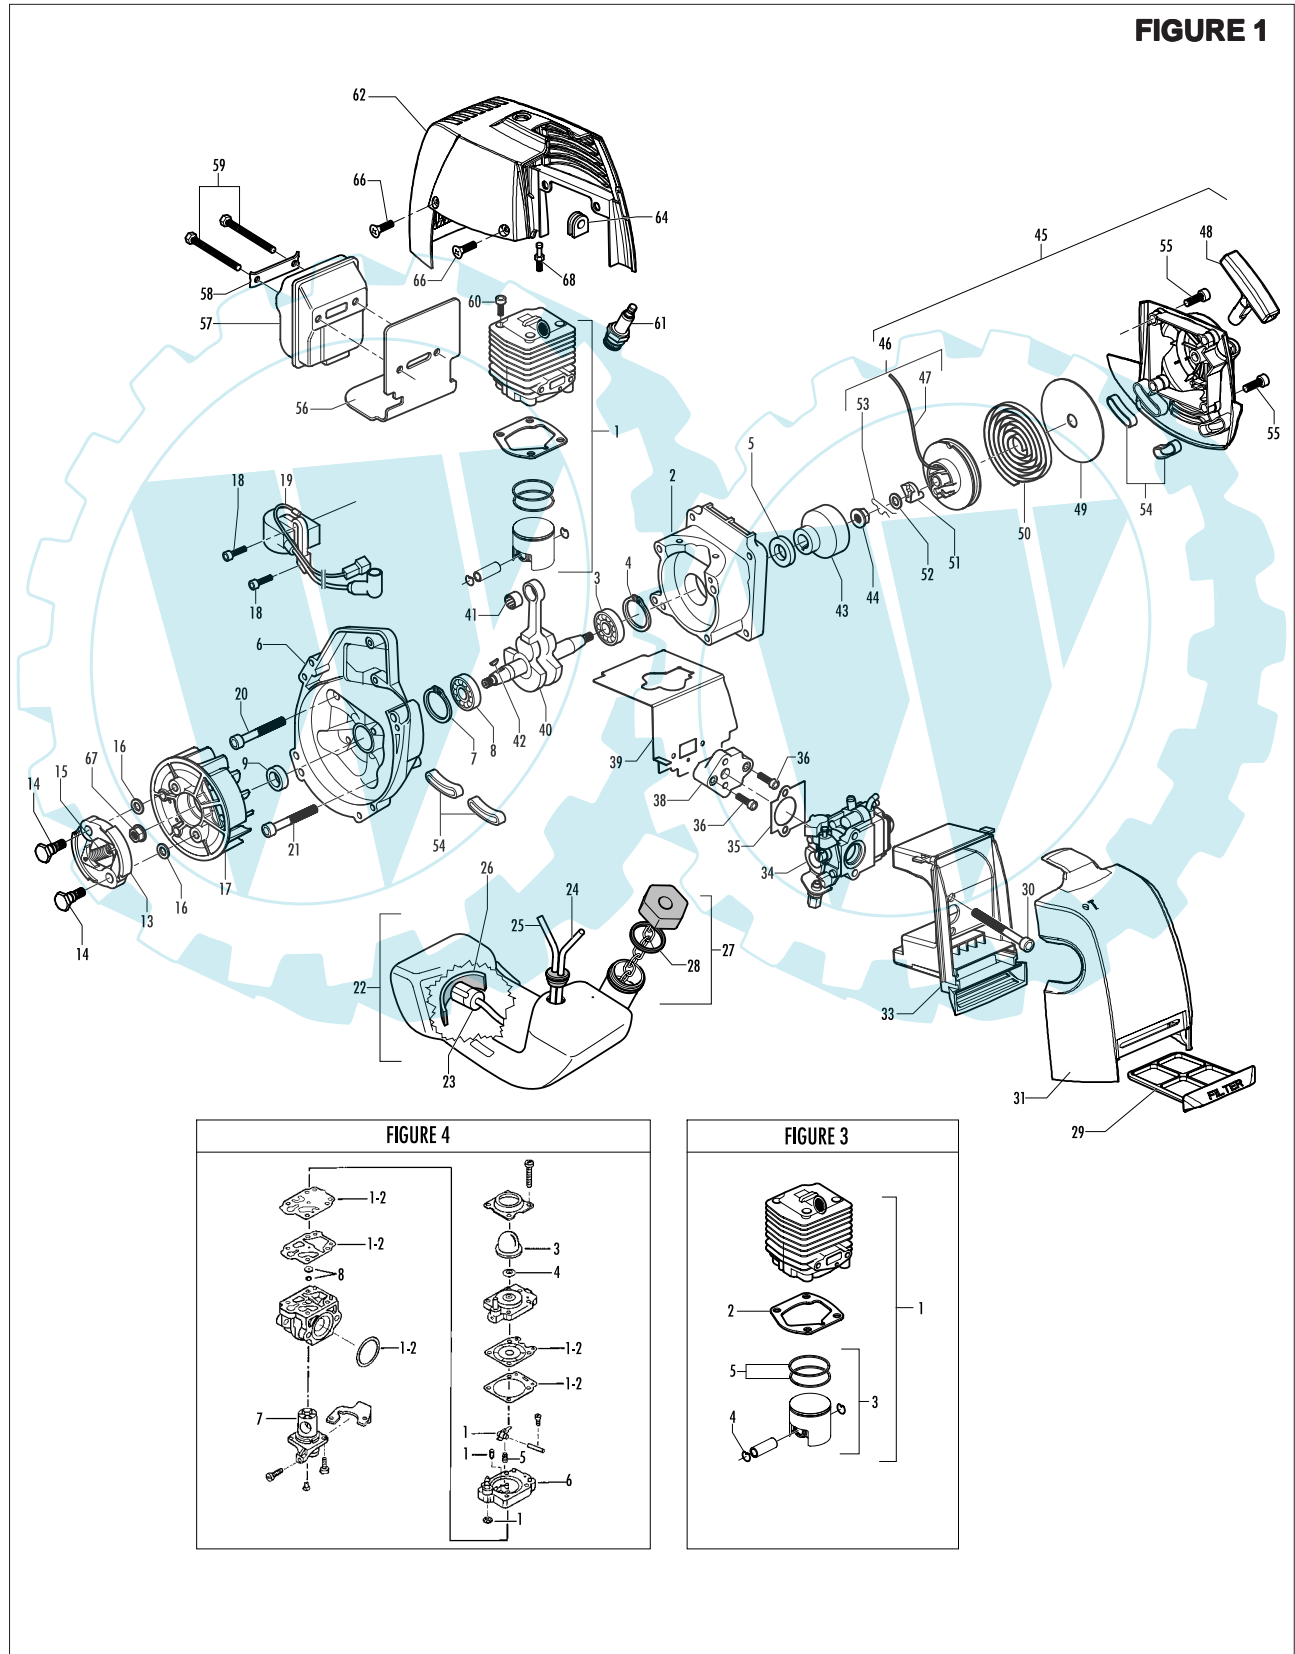

brand	MCCULLOCH

date	MAR/03	SHEET 1/4

Model	Prefix
ELITE 4730X PRO B.BOX	01

Product number
953900477