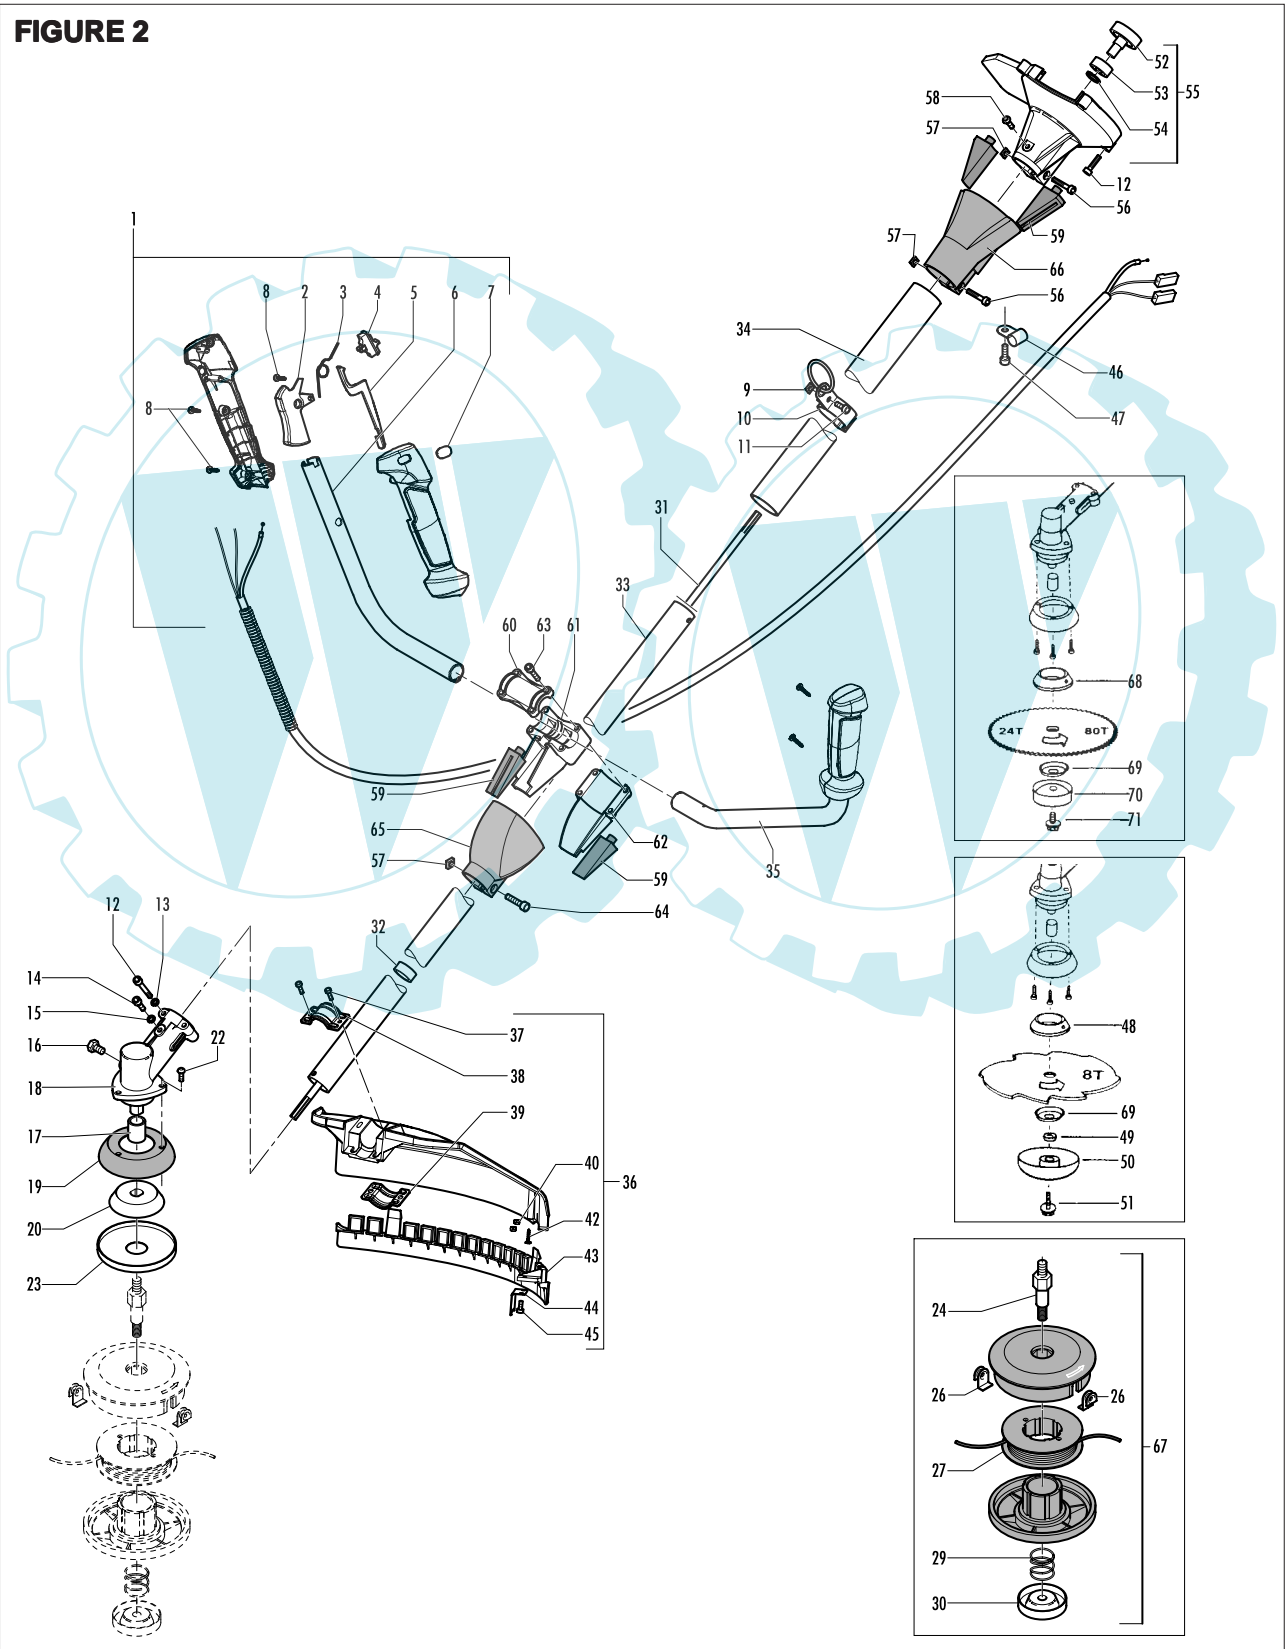

brand	MCCULLOCH

date	MAR/03	SHEET 3/4

Model	Prefix
ELITE 4730X PRO B.BOX	01

Product number
953900477

FIGURE 2